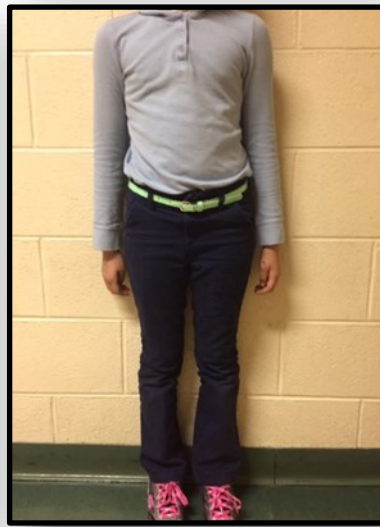

Girl—Dress Code Quick Reference Sheet

- Long or short sleeve polo shirt with a collar tucked in
- Khakis or any solid color pants
- Plaid or solid colored jumper with pleats
- Solid color belt
- PCA sweatshirt and sweaters must be worn with a dress code shirt underneath
- Closed toe shoes no sandals with socks
- Lands End school code: # 900065202
- See Handbook for more dress code details